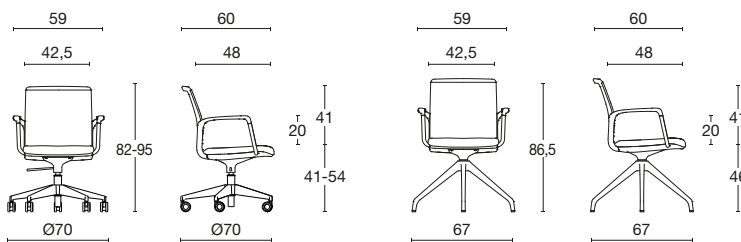

diemmeoffice.com

Diemme.

HOST

Diemme Lab / 2021

Class 1IM* accreditation in progress / Guarantee: 5 years

Multi-purpose chair for public spaces

The ideal stacking chair for conferences or, equally, visitor or waiting areas. The inner and outer frames of the backrest, with integrated armrests, are in black or white fibreglass-reinforced nylon. The black or white polypropylene seat shell is upholstered using cold-foamed flexible polyurethane. Available on four-legged or cantilever chromed frames; on request, black. The swivel version on a white or black pyramidal polypropylene base and the gas version with a polished aluminum, black or white nylon base on wheels.