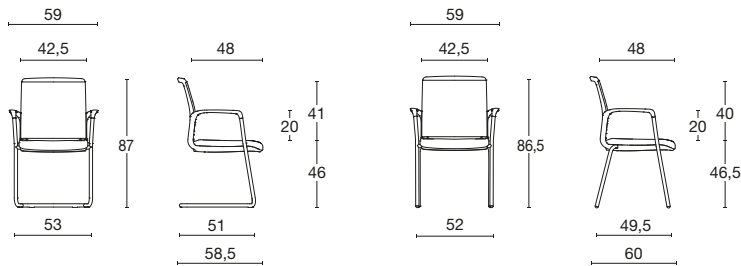

diemmeoffice.com

Diemme.

HOST

Diemme Lab / 2021

Class 1IM* accreditation in progress / Guarantee: 5 years

Multi-purpose chair for public spaces

The ideal stacking chair for conferences or, equally, visitor or waiting areas. The inner and outer frames of the backrest, with integrated armrests, are in black or white fibreglass-reinforced nylon. The black or white polypropylene seat shell is upholstered using cold-foamed flexible polyurethane. Available on four-legged or cantilever chromed frames; on request, black. The swivel version on a white or black pyramidal polypropylene base and the gas version with a polished aluminum, black or white nylon base on wheels.